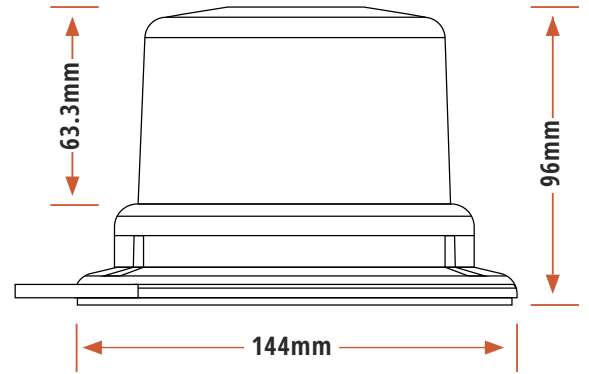

WORK BUDDY SERIES

EARTH VISION AMBER BEACON

SPECIFICATIONS

CODES

WATTAGE	18W AVER./ 48W PEAK
LIGHT SOURCE	PCS SMD LED
MOUNT	MAGNET/ BOLT/ FLAT PIPES OR SURFACE MOUNT
APPROVALS	ECE R65/R10 (EMC)/ SAE CLASS 1
CURRENT CONSUMPTION	40W/ AVERAGE 18W
OPERATING TEMP.	-40°C TO +65°C
LENS COLOUR	CLEAR & AMBER
SEALING	0.5M
INSTALLATION	PLUG-IN PLAY
LOW BEAM	EVSL48LEDAB

18W AMBER BEACON

FLASH PATTERNS (PER MINUTE)

DOUBLE	74
TRIPLE	76
QUAD	75
ROTATE	143