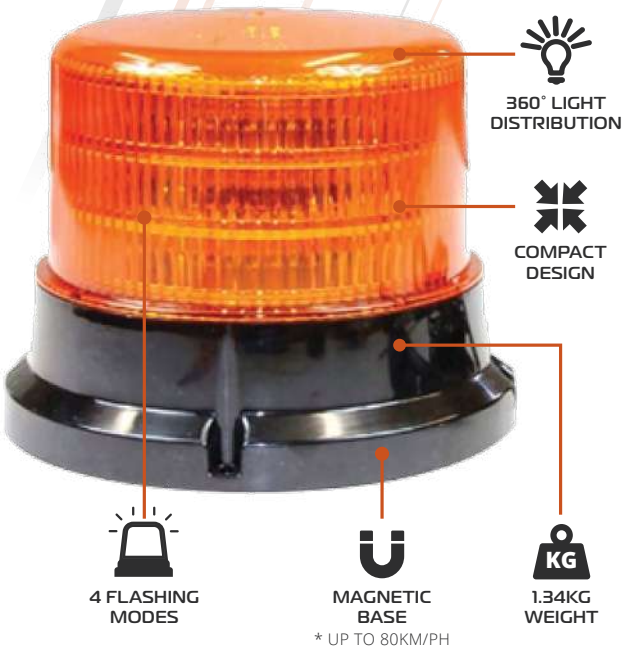

WORK BUDDY SERIES

EARTH VISION AMBER BEACON

SPECIFICATIONS

CODES

WATTAGE	18W AVER./ 48W PEAK
LIGHT SOURCE	PCS SMD LED
MOUNT	MAGNET/ BOLT/ FLAT PIPES OR SURFACE MOUNT
APPROVALS	ECE R65/R10 (EMC)/ SAE CLASS 1
CURRENT CONSUMPTION	40W/ AVERAGE 18W
OPERATING TEMP.	-40°C TO +65°C
LENS COLOUR	CLEAR & AMBER
SEALING	0.5M
INSTALLATION	PLUG-IN PLAY
LOW BEAM	EVSL48LEDAB

18W AMBER BEACON

FLASH PATTERNS (PER MINUTE)

DOUBLE	74
TRIPLE	76
QUAD	75
ROTATE	143