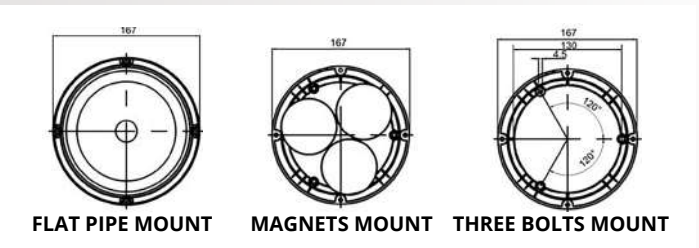

WORK BUDDY SERIES

EARTH VISION AMBER BEACON

SPECIFICATIONS

CODES

WATTAGE	18W AVER./ 48W PEAK
LIGHT SOURCE	PCS SMD LED
MOUNT	MAGNET/ BOLT/ FLAT PIPES OR SURFACE MOUNT
APPROVALS	ECE R65/R10 (EMC)/ SAE CLASS 1
CURRENT CONSUMPTION	40W/ AVERAGE 18W
OPERATING TEMP.	-40°C TO +65°C
LENS COLOUR	CLEAR & AMBER
SEALING	0.5M
INSTALLATION	PLUG-IN PLAY
LOW BEAM	EVSL48LEDAB

18W AMBER BEACON

FLASH PATTERNS (PER MINUTE)

DOUBLE	74
TRIPLE	76
QUAD	75
ROTATE	143