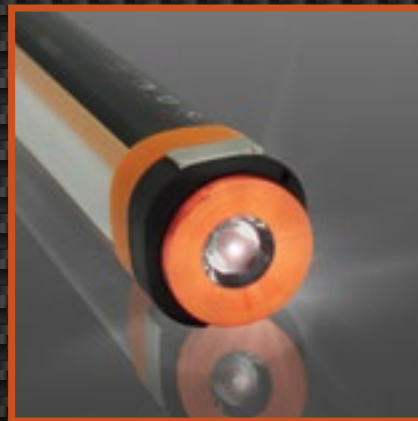

BLAZE

MULTIPLE BEAM TORCH

ETG-BZBAR

BAR

BLAZE BAR MULTI BEAM TORCH FEATURES 6 LIGHT MODES INCLUDING SPOT TORCH BEAM, LIGHT BAR IN 3 BRIGHTNESS SETTINGS, INSECT REPELLING YELLOW LIGHT AND RED - BLUE WARNING PATTERN. EASY TO CHARGE - SIMPLY REMOVE THE POWER CAP TO ACCESS CHARGE PORT.

EASY RECHARGE OR CHARGE OTHERS

FLASHLIGHT & LIGHTBAR FUNCTIONS