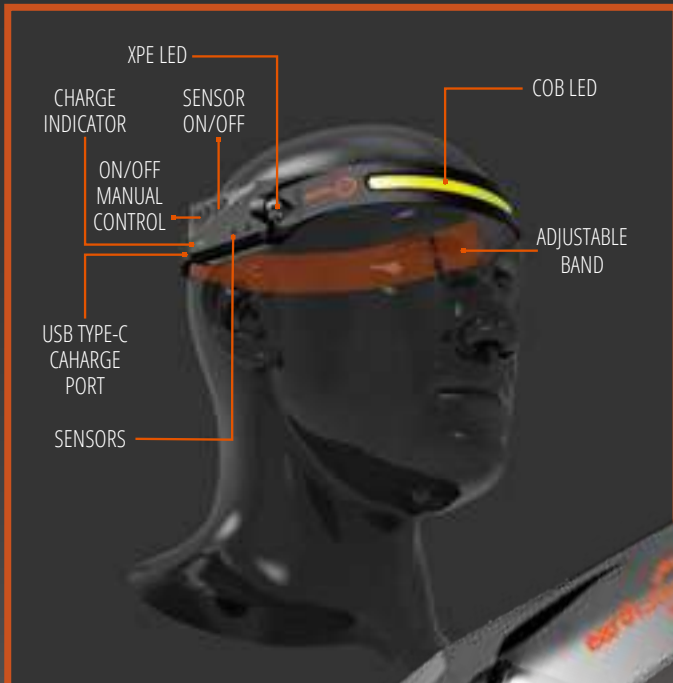

WORK SITE TO CAMP SITE

BLAZE

HALO

BLAZE HALO - ULTRA-BRIGHT WAVE CONTROLLED HEAD LAMP FEATURING 5 MODES WITH BOTH SPOT AND FLOOD BEAMS. COMFORTABLE & LIGHTWEIGHT SILICONE - ELASTIC COMBO BAND.

340
LUMEN
OUTPUT

70
GRAMS
WEIGHT

4-6
HOURS
RUN TIME

WAVE CONTROLLED HEAD LAMP

HANDS FREE
OPERATION

MULTI
BEAM MODES

EASY USB
RECHARGE

IPX 4
WATER PROOF

ETG-BZHALO

5 BEAM MODES

FLOOD BEAM

HIGH FLOOD BEAM

SPOT BEAM

HIGH SPOT BEAM

SPOT & FLOOD BEAM