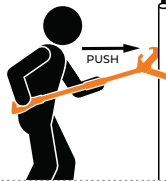

The Proper Way

TO KEEP YOUR HANDS OFF IT™

WHEN USING A **SHOVEIT®**

The ShoveIt® all-purpose hand safety tool enables workers to remain a safe distance away from danger zones and pinch points while maneuvering suspended loads or any other moveable object. The versatile V-shaped head allows workers to safely push against flat surfaces, corners, edges and tubulars. Opposing grab hooks can push and pull cables, slings, taglines, cargo basket rims or any other small diameter object. Proper usage and body positioning is the key to safe operations.

USE THE V-SHAPED HEAD TO:

Push the corner or edge of an object to move it or guide and control the load

Push on a flat surface to move an object

Push suspended vertical tubing

Push objects along a rolling rack

Push tubulars along a pipe rack

Push rolling objects on the ground

USE THE OPPOSING GRAB HOOKS TO:

Retrieve tagline without being under the load

Push or pull cable, wire rope or chain slings to guide and control a load