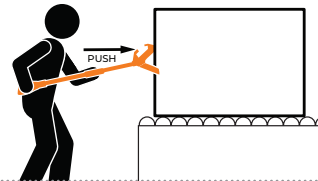

The Proper Way

TO KEEP YOUR HANDS OFF IT™

WHEN USING A **SHOVEIT®**

The ShoveIt® all-purpose hand safety tool enables workers to remain a safe distance away from danger zones and pinch points while maneuvering suspended loads or any other moveable object. The versatile V-shaped head allows workers to safely push against flat surfaces, corners, edges and tubulars. Opposing grab hooks can push and pull cables, slings, taglines, cargo basket rims or any other small diameter object. Proper usage and body positioning is the key to safe operations.

USE THE V-SHAPED HEAD TO:

Push the corner or edge of an object to move it or guide and control the load

Push on a flat surface to move an object

Push suspended vertical tubing

Push objects along a rolling rack

Push tubulars along a pipe rack

Push rolling objects on the ground

USE THE OPPOSING GRAB HOOKS TO:

Retrieve tagline without being under the load

Push or pull cable, wire rope or chain slings to guide and control a load