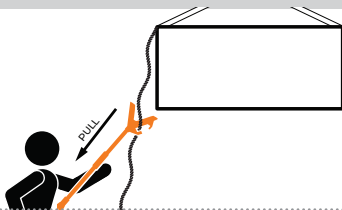

The Proper Way

TO KEEP YOUR HANDS OFF IT™

WHEN USING A **SHOVEIT®**

The ShoveIt® all-purpose hand safety tool enables workers to remain a safe distance away from danger zones and pinch points while maneuvering suspended loads or any other moveable object. The versatile V-shaped head allows workers to safely push against flat surfaces, corners, edges and tubulars. Opposing grab hooks can push and pull cables, slings, taglines, cargo basket rims or any other small diameter object. Proper usage and body positioning is the key to safe operations.

USE THE V-SHAPED HEAD TO:

Push the corner or edge of an object to move it or guide and control the load

Push on a flat surface to move an object

Push suspended vertical tubing

Push objects along a rolling rack

Push tubulars along a pipe rack

Push rolling objects on the ground

USE THE OPPOSING GRAB HOOKS TO:

Retrieve tagline without being under the load

Push or pull cable, wire rope or chain slings to guide and control a load

Push or pull cargo baskets with rims up to 5" in width

Push or pull suspended vertical tubing (1.5" diameter or less)

MADE IN THE U.S.A.

800.674.9224

Push Rating of 2,300 lbs
Pull Rating of 600 lbs

US PATENT NO. 8,376,430