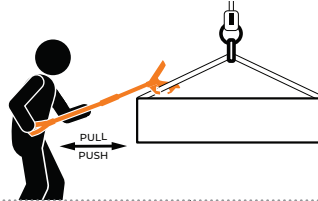

The Proper Way

TO KEEP YOUR HANDS OFF IT™

WHEN USING A **SHOVEIT®**

The ShoveIt® all-purpose hand safety tool enables workers to remain a safe distance away from danger zones and pinch points while maneuvering suspended loads or any other moveable object. The versatile V-shaped head allows workers to safely push against flat surfaces, corners, edges and tubulars. Opposing grab hooks can push and pull cables, slings, taglines, cargo basket rims or any other small diameter object. Proper usage and body positioning is the key to safe operations.

USE THE V-SHAPED HEAD TO:

Push the corner or edge of an object to move it or guide and control the load

Push on a flat surface to move an object

Push suspended vertical tubing

Push objects along a rolling rack

Push tubulars along a pipe rack

Push rolling objects on the ground

USE THE OPPOSING GRAB HOOKS TO:

Retrieve tagline without being under the load

Push or pull cable, wire rope or chain slings to guide and control a load

Push or pull cargo baskets with rims up to 5" in width

Push or pull suspended vertical tubing (1.5" diameter or less)

MADE IN THE U.S.A.

800.674.9224

Push Rating of 2,300 lbs
Pull Rating of 600 lbs

US PATENT NO. 8,376,430