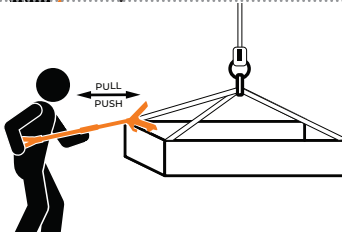

The Proper Way

TO KEEP YOUR HANDS OFF IT™

WHEN USING A **SHOVEIT®**

The ShoveIt® all-purpose hand safety tool enables workers to remain a safe distance away from danger zones and pinch points while maneuvering suspended loads or any other moveable object. The versatile V-shaped head allows workers to safely push against flat surfaces, corners, edges and tubulars. Opposing grab hooks can push and pull cables, slings, taglines, cargo basket rims or any other small diameter object. Proper usage and body positioning is the key to safe operations.

USE THE V-SHAPED HEAD TO:

Push the corner or edge of an object to move it or guide and control the load

Push on a flat surface to move an object

Push suspended vertical tubing

Push objects along a rolling rack

Push tubulars along a pipe rack

Push rolling objects on the ground

USE THE OPPOSING GRAB HOOKS TO:

Retrieve tagline without being under the load

Push or pull cable, wire rope or chain slings to guide and control a load

Push or pull cargo baskets with rims up to 5" in width

Push or pull suspended vertical tubing (1.5" diameter or less)

MADE IN THE U.S.A.

800.674.9224

Push Rating of 2,300 lbs
Pull Rating of 600 lbs

US PATENT NO. 8,376,430