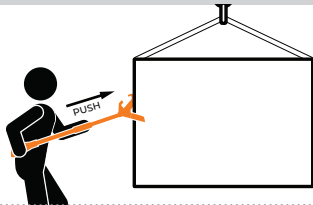

The Proper Way

TO KEEP YOUR HANDS OFF IT™

WHEN USING A **SHOVEIT®**

The ShoveIt® all-purpose hand safety tool enables workers to remain a safe distance away from danger zones and pinch points while maneuvering suspended loads or any other moveable object. The versatile V-shaped head allows workers to safely push against flat surfaces, corners, edges and tubulars. Opposing grab hooks can push and pull cables, slings, taglines, cargo basket rims or any other small diameter object. Proper usage and body positioning is the key to safe operations.

USE THE V-SHAPED HEAD TO:

Push the corner or edge of an object to move it or guide and control the load

Push on a flat surface to move an object

Push suspended vertical tubing

Push objects along a rolling rack

Push tubulars along a pipe rack

Push rolling objects on the ground

USE THE OPPOSING GRAB HOOKS TO:

Retrieve tagline without being under the load

Push or pull cable, wire rope or chain slings to guide and control a load