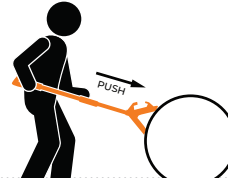

The Proper Way

TO KEEP YOUR HANDS OFF IT™

WHEN USING A **SHOVEIT®**

The ShoveIt® all-purpose hand safety tool enables workers to remain a safe distance away from danger zones and pinch points while maneuvering suspended loads or any other moveable object. The versatile V-shaped head allows workers to safely push against flat surfaces, corners, edges and tubulars. Opposing grab hooks can push and pull cables, slings, taglines, cargo basket rims or any other small diameter object. Proper usage and body positioning is the key to safe operations.

USE THE V-SHAPED HEAD TO:

Push the corner or edge of an object to move it or guide and control the load

Push on a flat surface to move an object

Push suspended vertical tubing

Push objects along a rolling rack

Push tubulars along a pipe rack

Push rolling objects on the ground

USE THE OPPOSING GRAB HOOKS TO:

Retrieve tagline without being under the load

Push or pull cable, wire rope or chain slings to guide and control a load