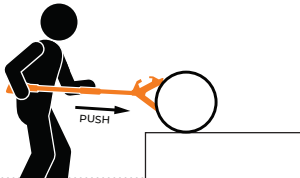

The Proper Way

TO KEEP YOUR HANDS OFF IT™

WHEN USING A **SHOVEIT®**

The ShoveIt® all-purpose hand safety tool enables workers to remain a safe distance away from danger zones and pinch points while maneuvering suspended loads or any other moveable object. The versatile V-shaped head allows workers to safely push against flat surfaces, corners, edges and tubulars. Opposing grab hooks can push and pull cables, slings, taglines, cargo basket rims or any other small diameter object. Proper usage and body positioning is the key to safe operations.

USE THE V-SHAPED HEAD TO:

Push the corner or edge of an object to move it or guide and control the load

Push on a flat surface to move an object

Push suspended vertical tubing

Push objects along a rolling rack

Push tubulars along a pipe rack

Push rolling objects on the ground

USE THE OPPOSING GRAB HOOKS TO:

Retrieve tagline without being under the load

Push or pull cable, wire rope or chain slings to guide and control a load

Push or pull cargo baskets with rims up to 5" in width

Push or pull suspended vertical tubing (1.5" diameter or less)

MADE IN THE U.S.A.

800.674.9224

Push Rating of 2,300 lbs
Pull Rating of 600 lbs

US PATENT NO. 8,376,430