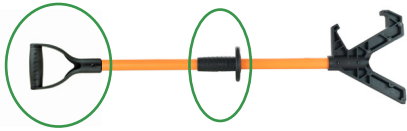

PROPER HAND PLACEMENT

✓ DO'S