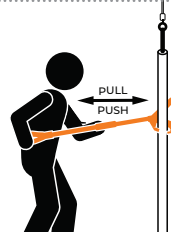

The Proper Way

TO KEEP YOUR HANDS OFF IT™

WHEN USING A **SHOVEIT®**

The ShoveIt® all-purpose hand safety tool enables workers to remain a safe distance away from danger zones and pinch points while maneuvering suspended loads or any other moveable object. The versatile V-shaped head allows workers to safely push against flat surfaces, corners, edges and tubulars. Opposing grab hooks can push and pull cables, slings, taglines, cargo basket rims or any other small diameter object. Proper usage and body positioning is the key to safe operations.

USE THE V-SHAPED HEAD TO:

Push the corner or edge of an object to move it or guide and control the load

Push on a flat surface to move an object

Push suspended vertical tubing

Push objects along a rolling rack

Push tubulars along a pipe rack

Push rolling objects on the ground

USE THE OPPOSING GRAB HOOKS TO:

Retrieve tagline without being under the load

Push or pull cable, wire rope or chain slings to guide and control a load

Push or pull cargo baskets with rims up to 5" in width

Push or pull suspended vertical tubing (1.5" diameter or less)

MADE IN THE U.S.A.

800.674.9224

Push Rating of 2,300 lbs
Pull Rating of 600 lbs

US PATENT NO. 8,376,430