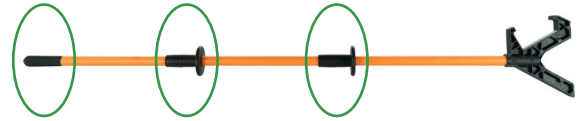

PROPER HAND PLACEMENT

✓ DO'S